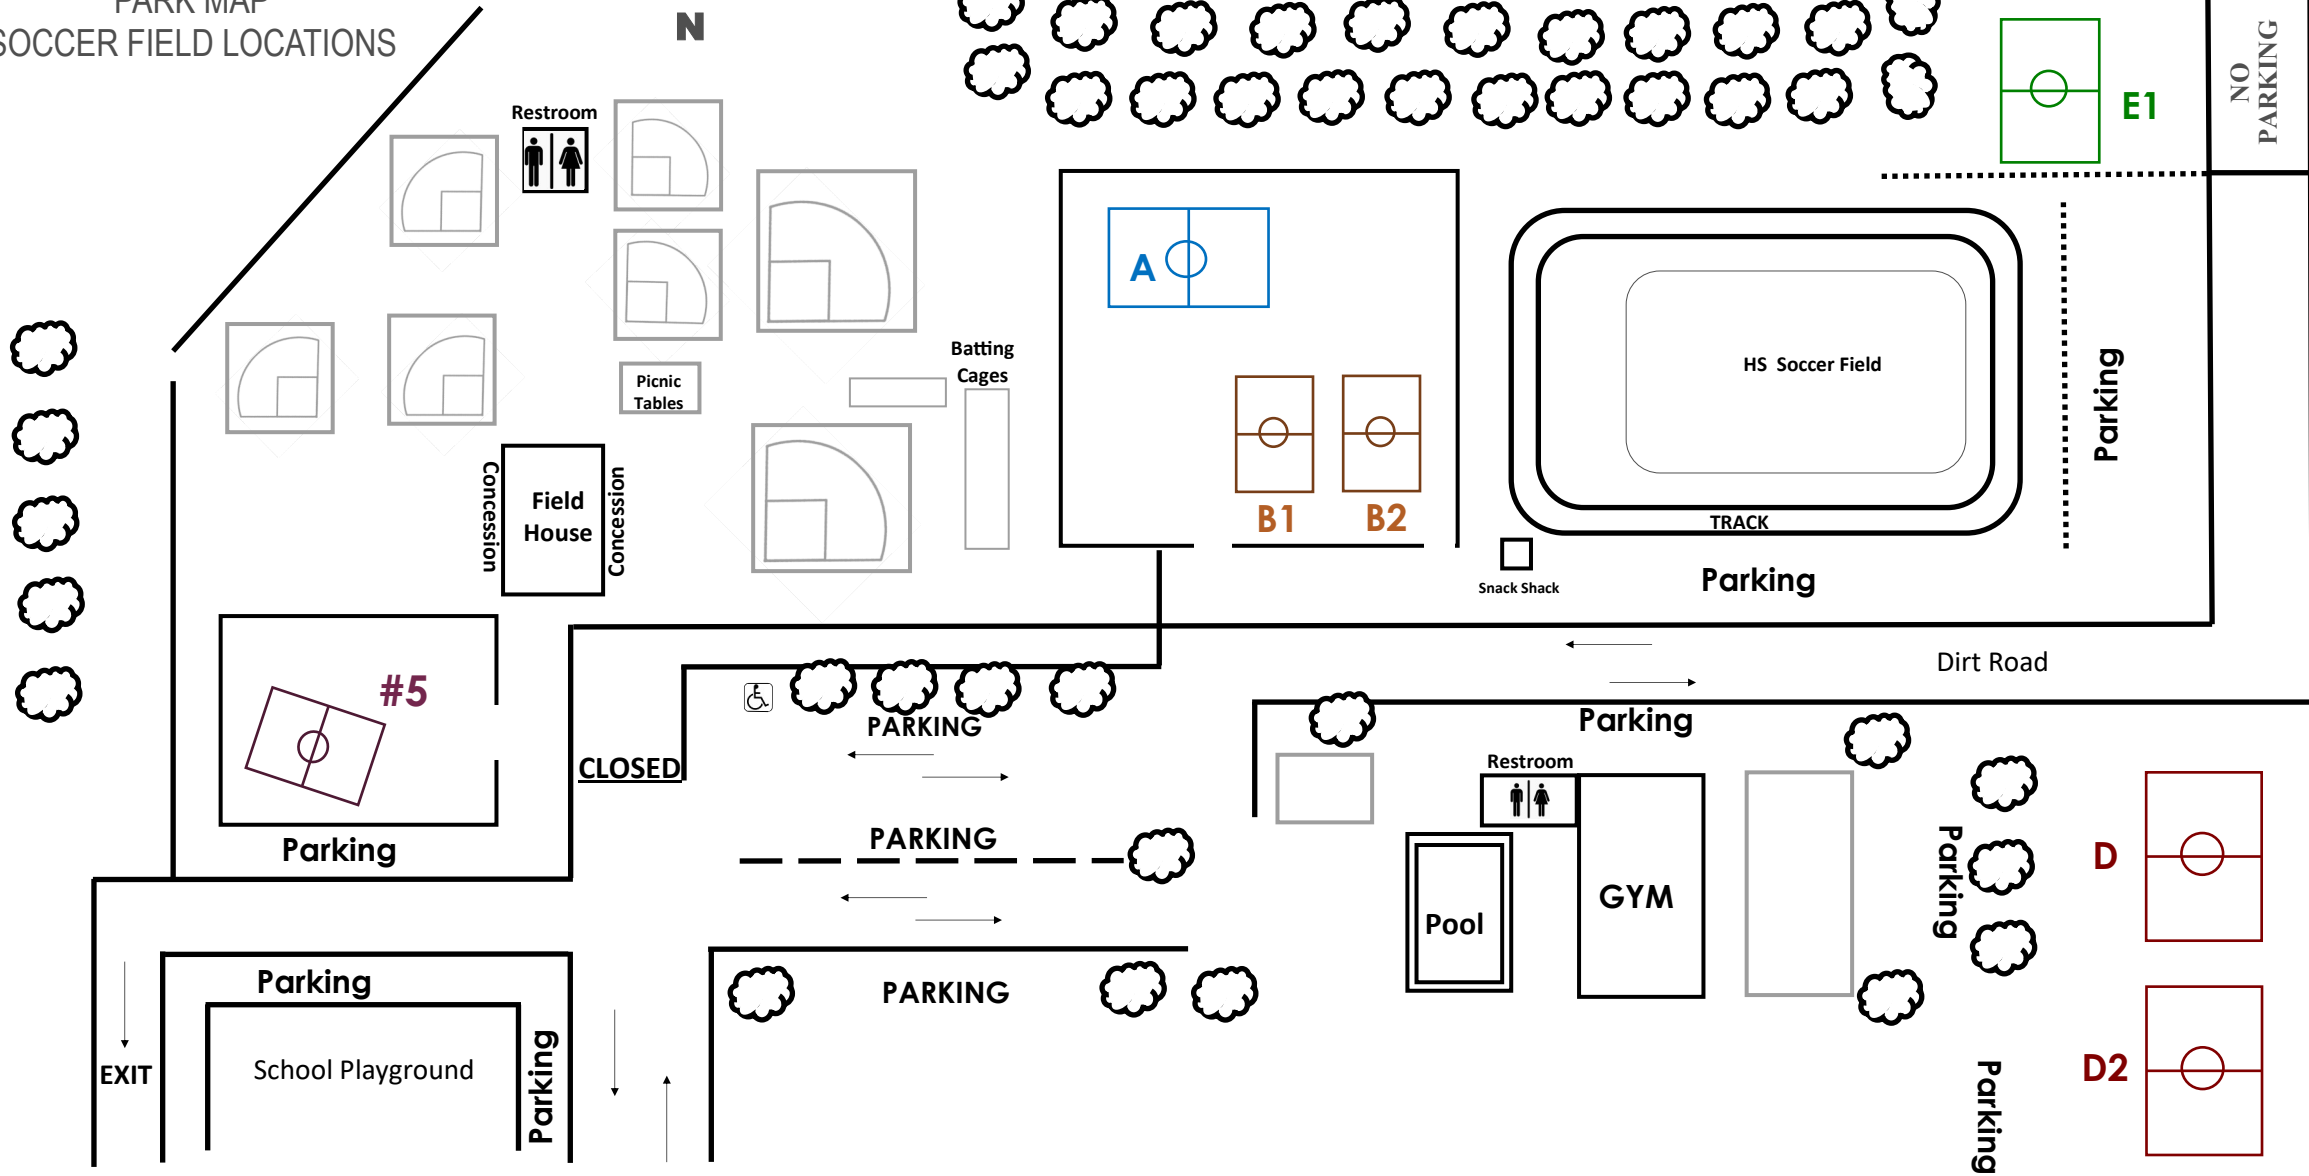

PARK MAP  
SOCCER FIELD LOCATIONS

Private Drive  
No Exit

NO  
PARKING

E2

E1

A

B1

B2

#5

D

D2

HS Soccer Field

TRACK

Parking

Parking

Dirt Road

PARKING

Parking

School Playground

Parking

Concession

Field House

Concession

Picnic Tables

Batting Cages

Snack Shack

Restroom

EXIT

CLOSED